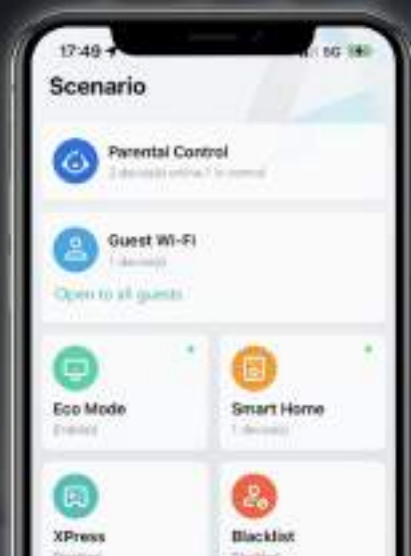

## Seamless Roaming, Full Space Coverage Wi-Fi Solutions

Amazed by **Reyee Mesh**

## Take Control of Your Home Network at Fingertips

Set up your home network in **Reyee Router App** in two minutes. More **Life-time Free** functions are waiting for you to Explore, Experience, Expect.