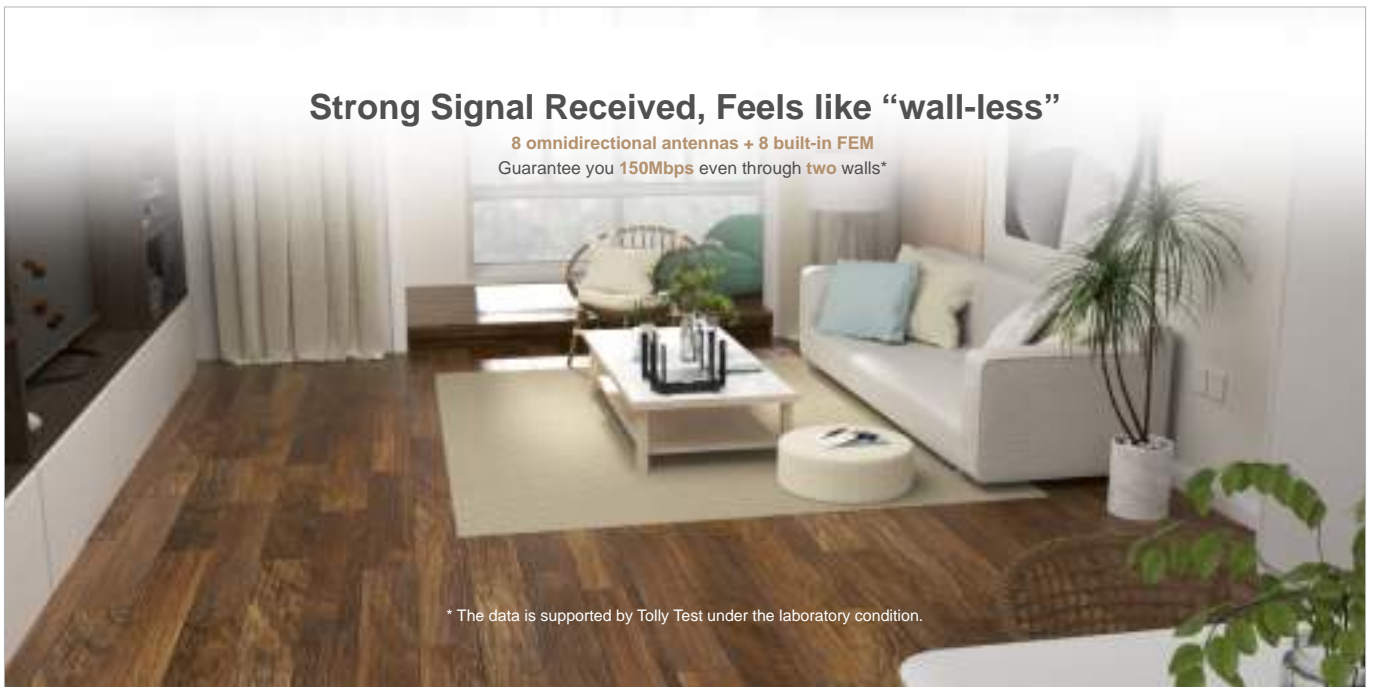

### Strong Signal Received, Feels like “wall-less”

8 omnidirectional antennas + 8 built-in FEM  
Guarantee you 150Mbps even through two walls\*

\* The data is supported by Tolly Test under the laboratory condition.