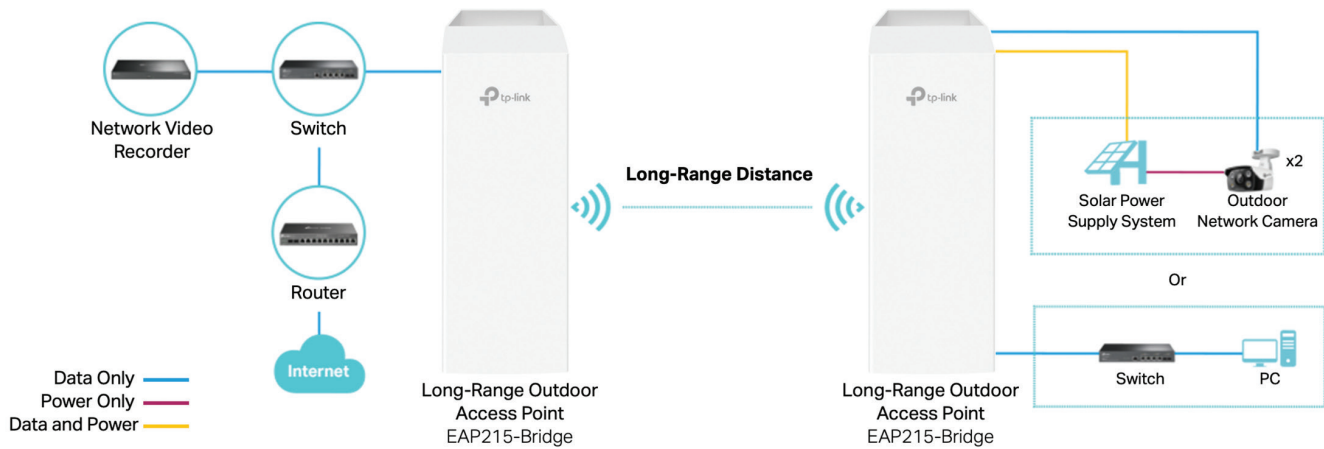

Long-Distance Transmission	12V DC/24V Passive PoE	Auto-Pairing	IP65 Weatherproof
Agile LEDs	Omada Centralised Management	3x Gigabit Ethernet Ports	Passive PoE Adapter

Seamless Integration into Omada SDN

Easy & Simple Deployment

Point-to-Point Connection, Perfect for Surveillance

Point-to-Multi-Point Connections