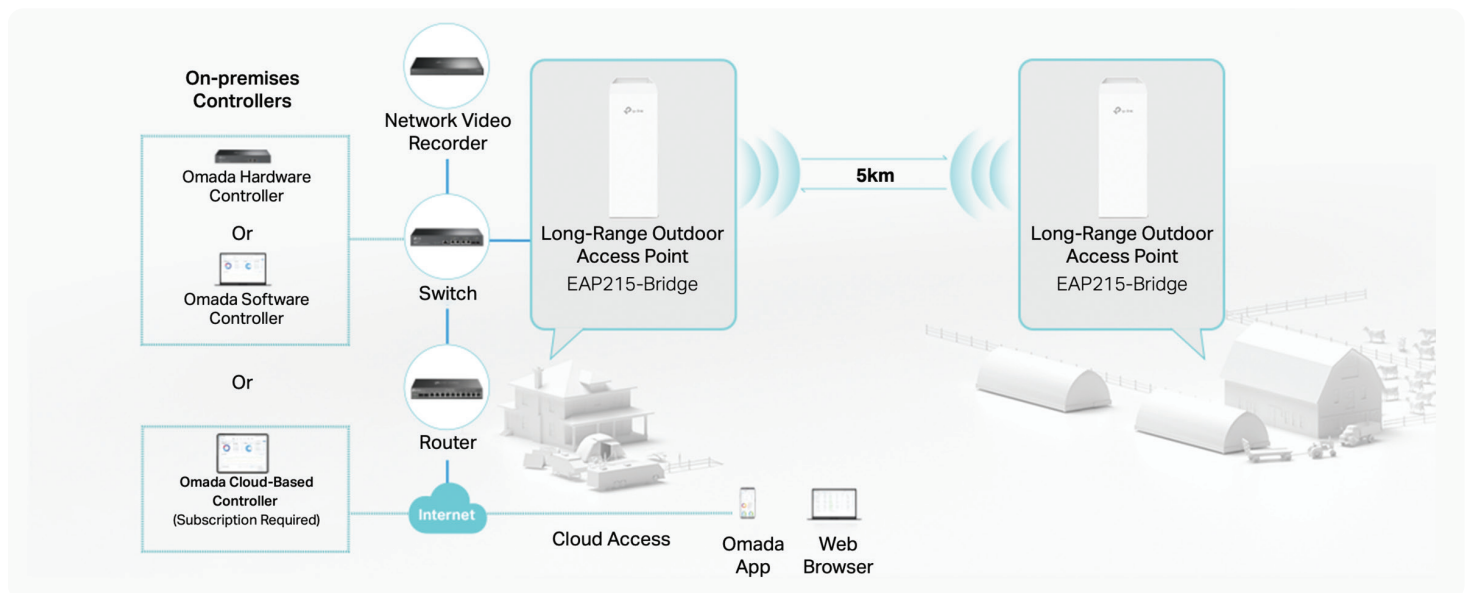

Tired of Network Dead Zones and Spotty Connections?

Introducing the EAP215 Bridge by TP-Link - your gateway to seamless long-range Wi-Fi, even in the most challenging environments.

Take Control of your Network with Incredible Benefits

Long-Distance Transmission	12V DC/24V Passive PoE	Auto-Pairing	IP65 Weatherproof
Agile LEDs	Omada Centralised Management	3x Gigabit Ethernet Ports	Passive PoE Adapter

Seamless Integration into Omada SDN

Easy & Simple Deployment

Point-to-Point Connection, Perfect for Surveillance

Point-to-Multi-Point Connections